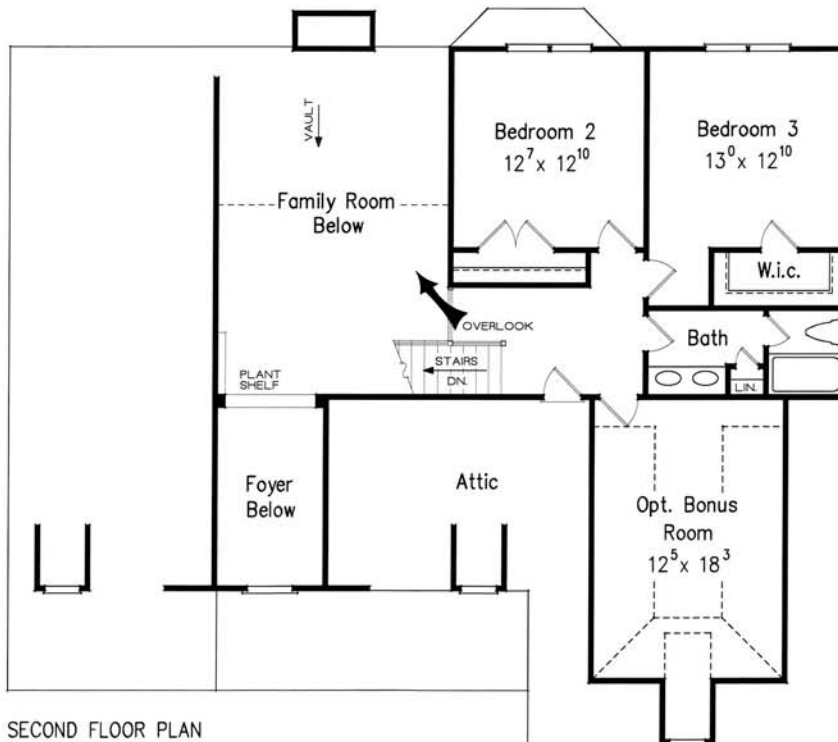

Tullamore Square

EAST BAY
H·O·M·E·S

4 Bedrooms • 3 Bathrooms • 2,398 Sq Ft • From \$325,000

- Covered Front Porch
- First Floor Master With Sitting Room
- Timeless Cottage Design
- Two Story Foyer
- Vaulted Family Room

Visit Our Website www.EastBayHomes.net

East Bay Homes • 420 Rehoboth Ave. • Rehoboth Beach, DE • (302) 226.4950

Tullamore Square

- 4 Bedrooms
- 3 Bathrooms
- 2,398 Sq Ft
- From \$325,000

Visit Our Website www.EastBayHomes.net