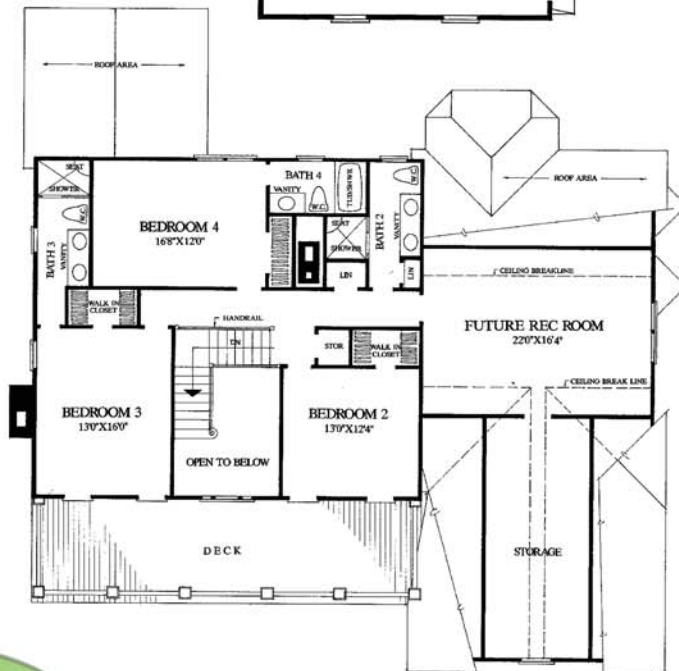

# Chesapeake Bay

4 Bedrooms • 4.5 Bathrooms • 3,180 Sq Ft • From \$407,000

- Fabulous Kitchen With Walk-In Pantry
- Lots Of Storage Space
- Outstanding Front Porch
- Second Floor Deck

Visit Our Website [www.EastBayHomes.net](http://www.EastBayHomes.net)

# Chesapeake Bay

- 4 Bedrooms
- 4.5 Bathrooms
- 3,180 Sq Ft
- From \$407,000

420 Rehoboth Avenue, Rehoboth Beach, Delaware 19971  
 Phone: 302.226.4950 Website: [www.eastbayhomes.net](http://www.eastbayhomes.net)