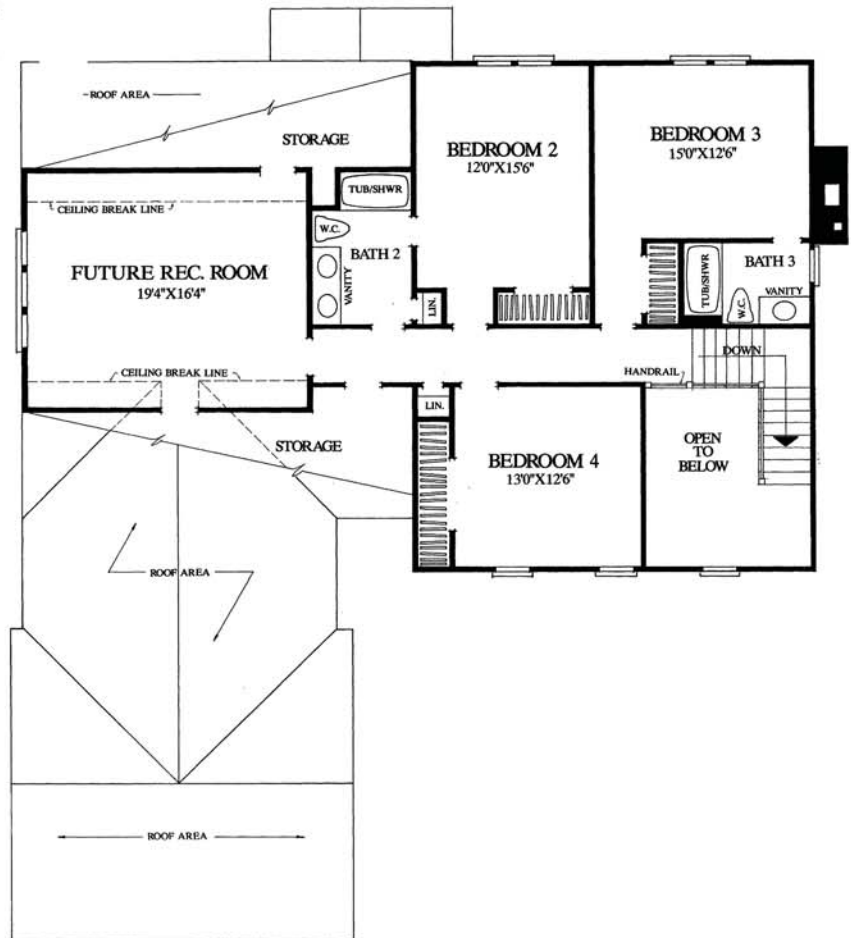

Cape Charles

©1994 William E Poole Designs, Inc.

4 Bedrooms • 3.5 Bathrooms • 3,233 Sq Ft • From \$413,000

- Open Foyer
- Optional In-Law Suite Above Detached Garage
- Oversized Master Bedroom Closet
- Unique Living Room Design

Visit Our Website www.EastBayHomes.net

East Bay Homes • 420 Rehoboth Ave. • Rehoboth Beach, DE • (302) 226.4950

Cape Charles

©1994 William E Poole Designs, Inc.

- 4 Bedrooms
- 3.5 Bathrooms
- 3,233 Sq Ft
- From \$413,000