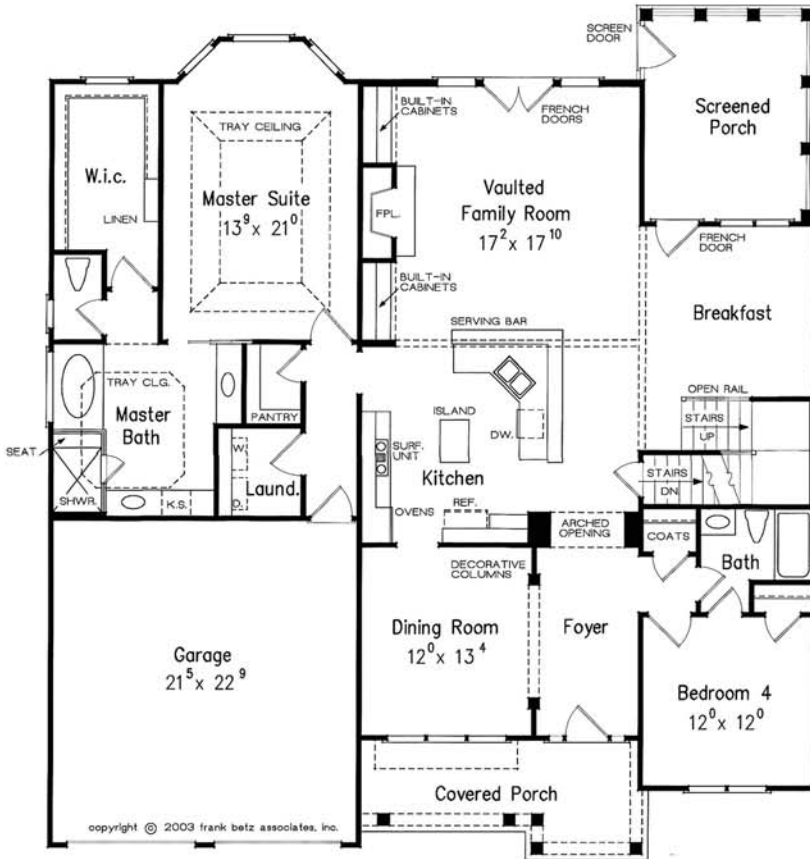

Brookwood Park

EAST BAY
H·O·M·E·S

4 Bedrooms • 4 Bathrooms • 3,001 Sq Ft • From \$384,000

- 4th Bedroom With Full Bath On First Floor
- Large Breakfast Area With Two Walls Of Glass
- Large Kitchen With Breakfast Bar And Island
- Vaulted Family Room

Visit Our Website www.EastBayHomes.net

East Bay Homes • 420 Rehoboth Ave. • Rehoboth Beach, DE • (302) 226.4950

Brookwood Park

FIRST FLOOR PLAN

SECOND FLOOR PLAN

- 4 Bedrooms
- 4 Bathrooms
- 3,001 Sq Ft
- From \$384,000