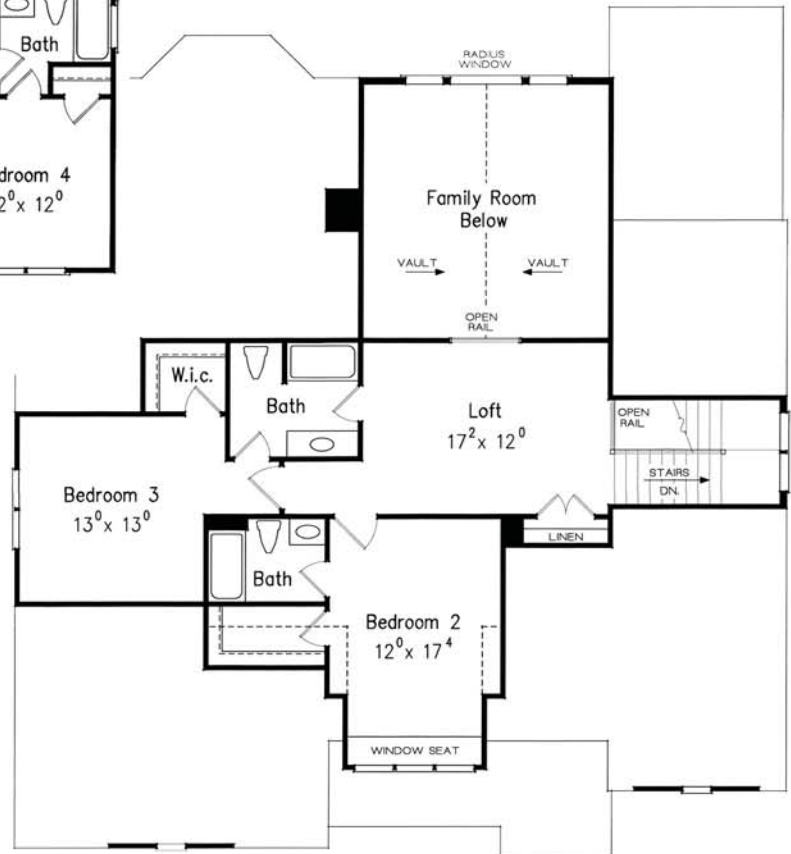

Brookwood Park

EAST BAY
H·O·M·E·S

4 Bedrooms • 4 Bathrooms • 3,001 Sq Ft • From \$384,000

- 4th Bedroom With Full Bath On First Floor
- Large Breakfast Area With Two Walls Of Glass
- Large Kitchen With Breakfast Bar And Island
- Vaulted Family Room

Visit Our Website www.EastBayHomes.net

East Bay Homes • 420 Rehoboth Ave. • Rehoboth Beach, DE • (302) 226.4950

Brookwood Park

FIRST FLOOR PLAN

SECOND FLOOR PLAN

- 4 Bedrooms
- 4 Bathrooms
- 3,001 Sq Ft
- From \$384,000