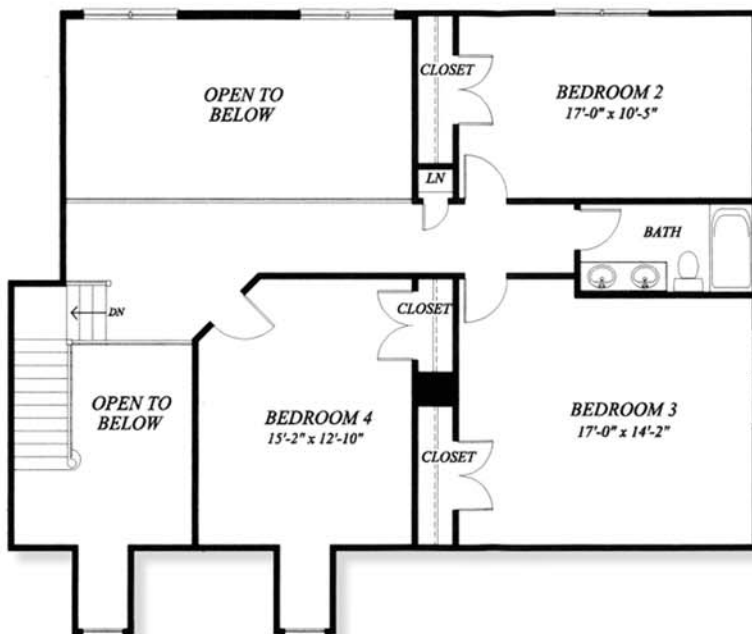

Bayview

4 Bedrooms • 2.5 Bathrooms • 2,800 Sq Ft • From \$364,000

- Grand First Floor Master
- Extra Large Bedrooms
- Large Two Story Family Room With Lots Of Glass
- Superior Cape Style

Visit Our Website www.EastBayHomes.net

East Bay Homes • 420 Rehoboth Ave. • Rehoboth Beach, DE • (302) 226.4950

Bayview

FIRST FLOOR PLAN

- 4 Bedrooms
- 2.5 Bathrooms
- 2,800 Sq Ft
- From \$364,000

SECOND FLOOR PLAN

420 Rehoboth Avenue, Rehoboth Beach, Delaware 19971
Phone: 302.226.4950 Website: www.eastbayhomes.net